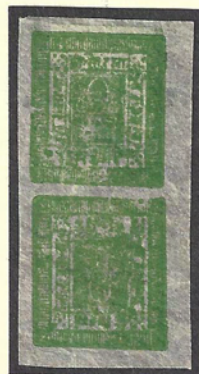

1898-1899

THIN, NATIVE PAPER OF POOR QUALITY. BLURRED IMPRESSIONS.
SHADE AND PAPER VARIETIES

(a) IMPERFORATE.

YELLOW-GREEN

GREEN

DULL GREEN

CLICHE 6
WHITE CROWN

CLICHE 40
WHITE CROWN

DEEP DARK GREEN

A FINE SELECTION OF FOUR ANNA
ITEMS

\$175

HELLRIGL LISTS THIS ISSUE BETWEEN
1899-1901, PRINTED ON THIN POOR QUALITY PAPER
THE "WHITE" GHOST AT TOP LEFT IS PLATED AS POS. 35
IN THE BLOCK OF FOUR.

\$275

THIS IS HELLRIGL 10/10a, THE PRINTING
1900-1901, ON VERY THIN PAPER, CLEARLY PRINTED.
POSITIONS 46/54 THE 54 BEING THE INVERTED STAMP
THIS TETE-BECHE IS RARE.

\$180

SETTING TWELVE POSITIONS 48/56
POS. 56 IS NO LONGER HEAVILY IMPRESSED
INSTEAD, IT IS "INVERTED" & MUCH OUT
OF ALIGNMENT SEE HELLRIGL AT PAGE 175
POS. 46 CAN ALSO BE PLATED BY THE "NICK"
AT THE MIDDLE OF THE LEFT SIDE.